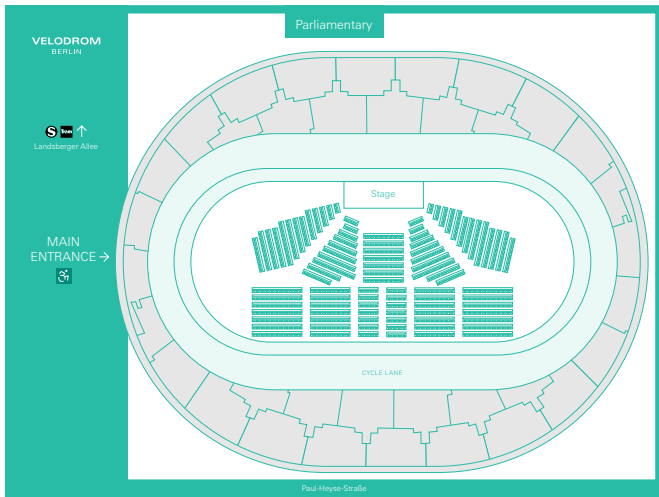

1. Concert, front stage, seated
Stage area: 18 x 12 m
Capacity: approx. 6.300 people

1.1. Concert, front stage, seated, without balcony
Stage area: 18 x 12 m
Capacity: approx. 2.600 people

2. Concert, center stage
Stage area: 18 x 12 m
Capacity: approx. 12.000 people

3. Concert, front stage
Stage area: 18 x 12 m
Capacity: approx. 9.000 people

4. Parliamentary

Stage area: 20 x 7 m
Capacity: approx. 1.200 people

5. Sports event with grandstands

Capacity: approx. 8.200 people

6. Gala event

Capacity: approx. 1.900 people

7. Disney in Ice

Capacity: approx. 4970 people

8. Schlagerchampions

Capacity: approx. 12.000 people