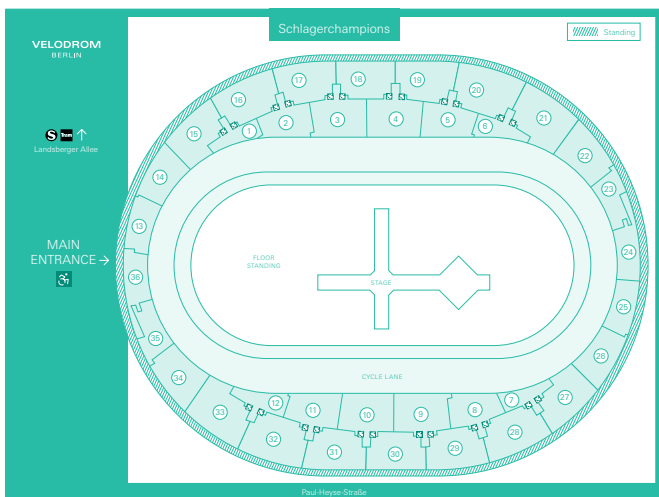

1. Concert, front stage, seated
Stage area: 18 x 12 m
Capacity: approx. 6.300 people

1.1. Concert, front stage, seated, without balcony
Stage area: 18 x 12 m
Capacity: approx. 2.600 people

2. Concert, center stage
Stage area: 18 x 12 m
Capacity: approx. 12.000 people

3. Concert, front stage
Stage area: 18 x 12 m
Capacity: approx. 9.000 people

4. Parliamentary

Stage area: 20 x 7 m
Capacity: approx. 1.200 people

5. Sports event with grandstands

Capacity: approx. 8.200 people

6. Gala event

Capacity: approx. 1.900 people

7. Disney in Ice

Capacity: approx. 4970 people

8. Schlagerchampions

Capacity: approx. 12.000 people