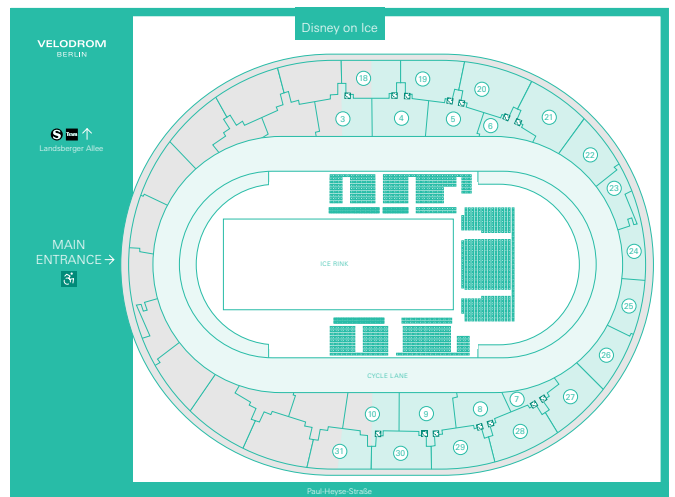

1. Concert, front stage, seated
Stage area: 18 x 12 m
Capacity: approx. 6.300 people

1.1. Concert, front stage, seated, without balcony
Stage area: 18 x 12 m
Capacity: approx. 2.600 people

2. Concert, center stage
Stage area: 18 x 12 m
Capacity: approx. 12.000 people

3. Concert, front stage
Stage area: 18 x 12 m
Capacity: approx. 9.000 people

4. Parliamentary

Stage area: 20 x 7 m
Capacity: approx. 1.200 people

5. Sports event with grandstands

Capacity: approx. 8.200 people

6. Gala event

Capacity: approx. 1.900 people

7. Disney in Ice

Capacity: approx. 4970 people

8. Schlagerchampions

Capacity: approx. 12.000 people