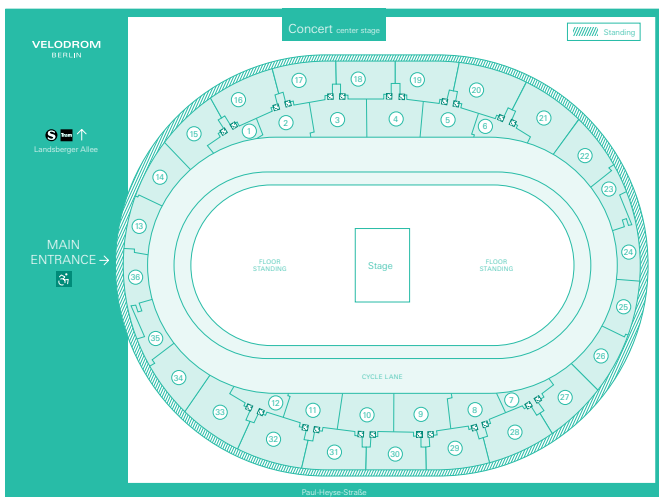

1. Concert, front stage, seated
Stage area: 18 x 12 m
Capacity: approx. 6.300 people

1.1. Concert, front stage, seated, without balcony
Stage area: 18 x 12 m
Capacity: approx. 2.600 people

2. Concert, center stage
Stage area: 18 x 12 m
Capacity: approx. 12.000 people

3. Concert, front stage
Stage area: 18 x 12 m
Capacity: approx. 9.000 people

4. Parliamentary

Stage area: 20 x 7 m
Capacity: approx. 1.200 people

5. Sports event with grandstands

Capacity: approx. 8.200 people

6. Gala event

Capacity: approx. 1.900 people

7. Disney in Ice

Capacity: approx. 4970 people

8. Schlagerchampions

Capacity: approx. 12.000 people