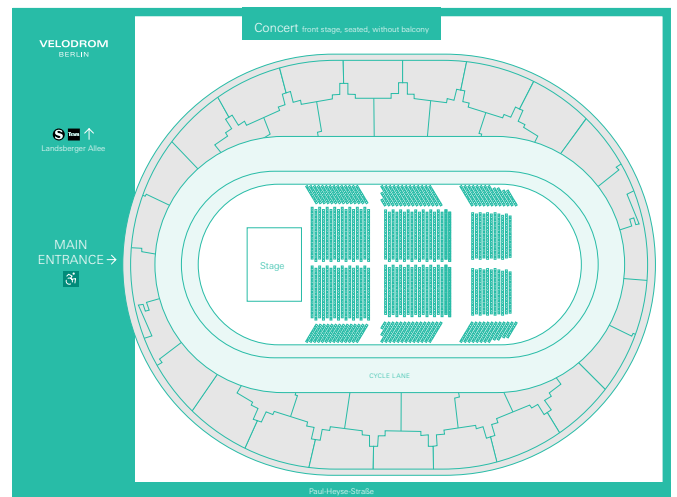

1. Concert, front stage, seated
Stage area: 18 x 12 m
Capacity: approx. 6.300 people

1.1. Concert, front stage, seated, without balcony
Stage area: 18 x 12 m
Capacity: approx. 2.600 people

2. Concert, center stage
Stage area: 18 x 12 m
Capacity: approx. 12.000 people

3. Concert, front stage
Stage area: 18 x 12 m
Capacity: approx. 9.000 people

4. Parliamentary

Stage area: 20 x 7 m
Capacity: approx. 1.200 people

5. Sports event with grandstands

Capacity: approx. 8.200 people

6. Gala event

Capacity: approx. 1.900 people

7. Disney in Ice

Capacity: approx. 4970 people

8. Schlagerchampions

Capacity: approx. 12.000 people