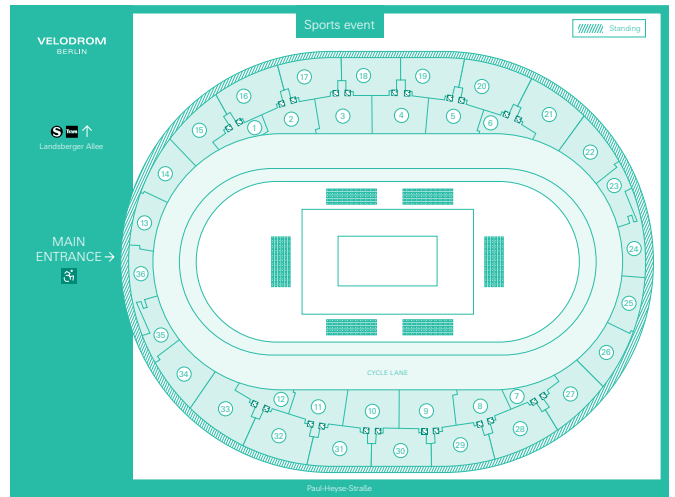

1. Concert, front stage, seated
Stage area: 18 x 12 m
Capacity: approx. 6.300 people

1.1. Concert, front stage, seated, without balcony
Stage area: 18 x 12 m
Capacity: approx. 2.600 people

2. Concert, center stage
Stage area: 18 x 12 m
Capacity: approx. 12.000 people

3. Concert, front stage
Stage area: 18 x 12 m
Capacity: approx. 9.000 people

4. Parliamentary

Stage area: 20 x 7 m
Capacity: approx. 1.200 people

5. Sports event with grandstands

Capacity: approx. 8.200 people

6. Gala event

Capacity: approx. 1.900 people

7. Disney in Ice

Capacity: approx. 4970 people

8. Schlagerchampions

Capacity: approx. 12.000 people