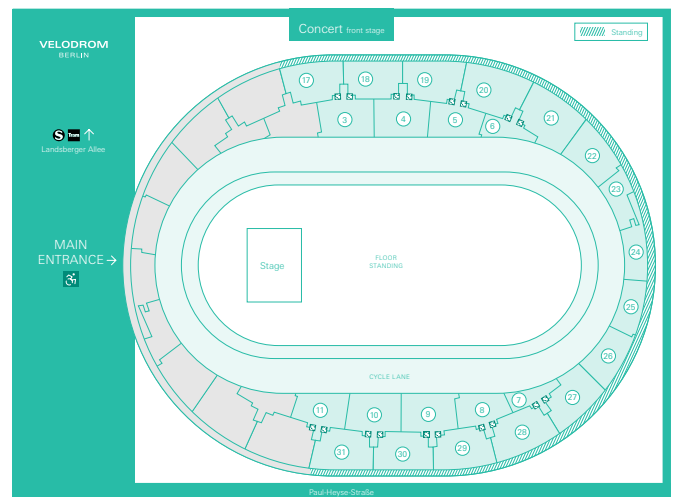

1. Concert, front stage, seated
Stage area: 18 x 12 m
Capacity: approx. 6.300 people

1.1. Concert, front stage, seated, without balcony
Stage area: 18 x 12 m
Capacity: approx. 2.600 people

2. Concert, center stage
Stage area: 18 x 12 m
Capacity: approx. 12.000 people

3. Concert, front stage
Stage area: 18 x 12 m
Capacity: approx. 9.000 people

4. Parliamentary

Stage area: 20 x 7 m
Capacity: approx. 1.200 people

5. Sports event with grandstands

Capacity: approx. 8.200 people

6. Gala event

Capacity: approx. 1.900 people

7. Disney in Ice

Capacity: approx. 4970 people

8. Schlagerchampions

Capacity: approx. 12.000 people