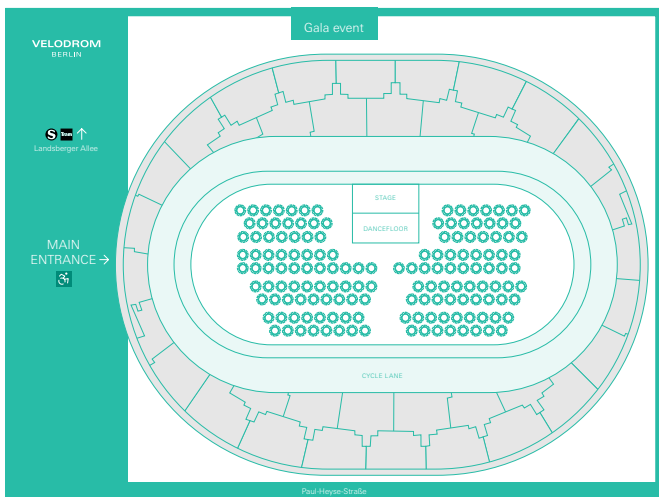

1. Concert, front stage, seated
Stage area: 18 x 12 m
Capacity: approx. 6.300 people

1.1. Concert, front stage, seated, without balcony
Stage area: 18 x 12 m
Capacity: approx. 2.600 people

2. Concert, center stage
Stage area: 18 x 12 m
Capacity: approx. 12.000 people

3. Concert, front stage
Stage area: 18 x 12 m
Capacity: approx. 9.000 people

4. Parliamentary

Stage area: 20 x 7 m
Capacity: approx. 1.200 people

5. Sports event with grandstands

Capacity: approx. 8.200 people

6. Gala event

Capacity: approx. 1.900 people

7. Disney in Ice

Capacity: approx. 4970 people

8. Schlagerchampions

Capacity: approx. 12.000 people